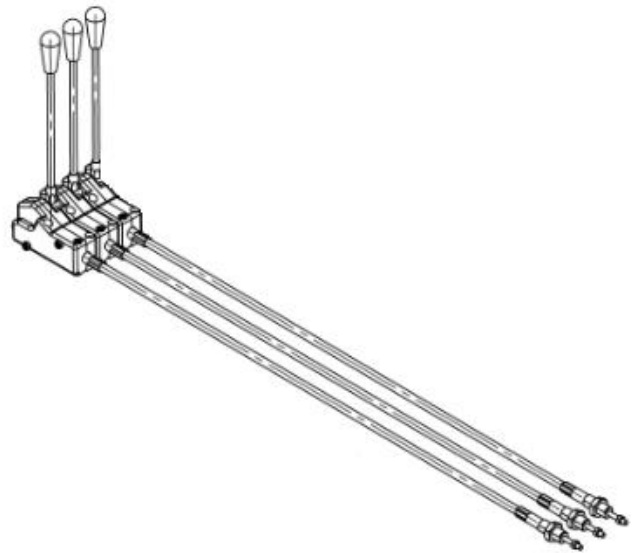

LEVER CABLE CONTROLS

Three Lever Cable Control

ORDER CODE	Length (mm)
T04-0021	500
T04-0022	1000
T04-0023	1200
T04-0024	1500
T04-0025	1800
T04-0026	2000
T04-0027	2500
T04-0028	3000
T04-0029	3500

Four Lever Cable Control

ORDER CODE	Length (mm)
T04-0030	500
T04-0031	1000
T04-0032	1200
T04-0033	1500
T04-0034	1800
T04-0035	2000
T04-0036	2200
T04-0037	2500
T04-0038	3000
T04-0039	3500