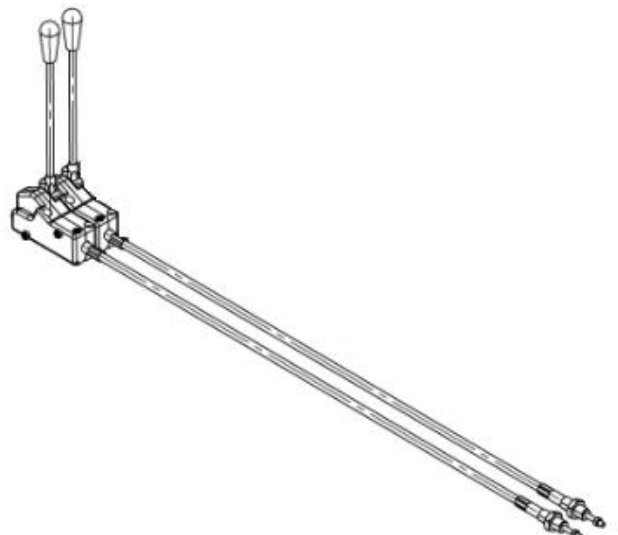

Two Lever Cable Control

ORDER CODE	Length (mm)
T04-0012	500
T04-0013	1000
T04-0014	1200
T04-0015	1500
T04-0016	1800
T04-0017	2000
T04-0018	2500
T04-0019	3000
T04-0020	3500