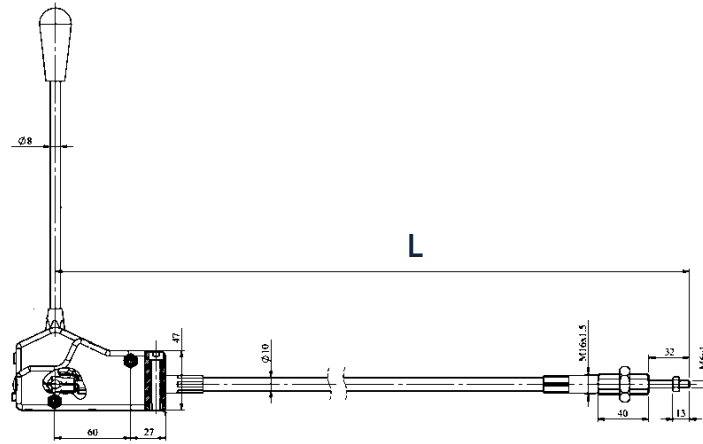

### **Lever Cable Controls**

<i>Single Lever Cable Control</i>	<b>3</b>
<i>Two Lever Cable Control</i>	<b>3</b>
<i>Three Lever Cable Control</i>	<b>4</b>
<i>Four Lever Cable Control</i>	<b>4</b>
<i>Five Lever Cable Control</i>	<b>5</b>

### Single Lever Cable Control

ORDER CODE	Length (mm)
T04-0001	500
T04-0002	800
T04-0003	1000
T04-0004	1200
T04-0005	1500
T04-0006	1800
T04-0007	2000
T04-0008	2500
T04-0009	3000
T04-0010	3500
T04-0011	4000

### Two Lever Cable Control

ORDER CODE	Length (mm)
T04-0012	500
T04-0013	1000
T04-0014	1200
T04-0015	1500
T04-0016	1800
T04-0017	2000
T04-0018	2500
T04-0019	3000
T04-0020	3500