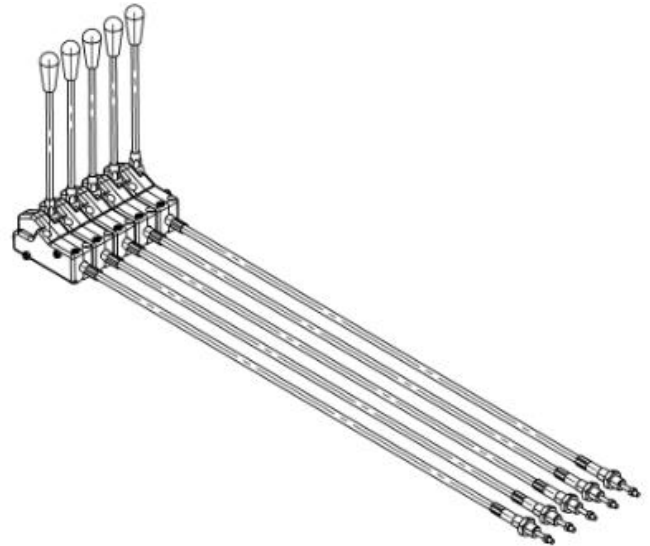

LEVER CABLE CONTROLS

Five Lever Cable Control

ORDER CODE	Length (mm)
T04-0040	500
T04-0041	1000
T04-0042	1200
T04-0043	1500
T04-0044	1800
T04-0045	2000
T04-0046	2200
T04-0047	2500
T04-0048	3000
T04-0049	3500
T04-0050	4000