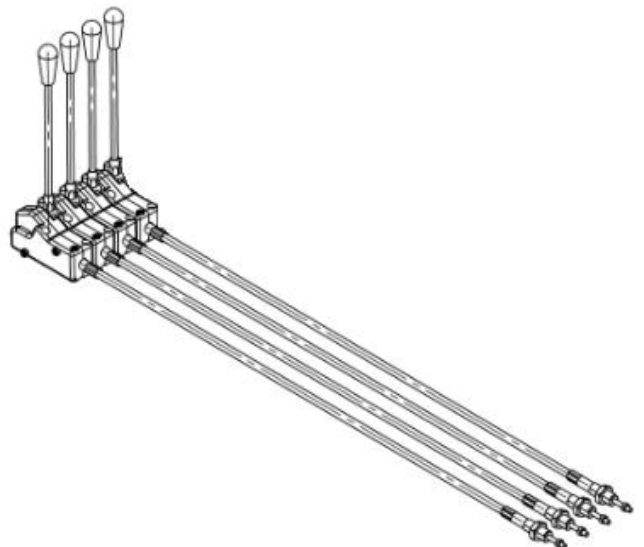

Four Lever Cable Control

ORDER CODE	Length (mm)
T04-0030	500
T04-0031	1000
T04-0032	1200
T04-0033	1500
T04-0034	1800
T04-0035	2000
T04-0036	2200
T04-0037	2500
T04-0038	3000
T04-0039	3500