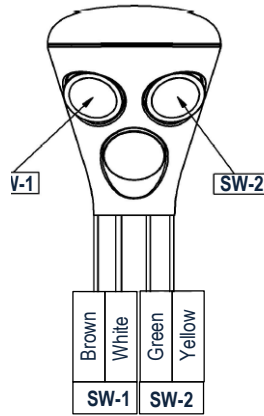

CABLE JOYSTICK CONTROLS

Cable Joystick Control With Two Buttons

ORDER CODE		Length (mm)
Standard	10 AMP	
T04-0061	T04-0070	500
T04-0062	T04-0071	1000
T04-0063	T04-0072	1300
T04-0064	T04-0073	1500
T04-0065	T04-0074	1800
T04-0066	T04-0075	2000
T04-0067	T04-0076	2500
T04-0068	T04-0077	3000
T04-0069	T04-0078	3500

ORDER CODE	Spare Parts	
T04-0103	Joystick Body with 2 buttons	
T04-0105	Joystick Body with 2 buttons 10 AMP	
T04-0107	Joystick Body with 1 button	
T04-0108	Joystick Body with 1 button 10 AMP	
T04-0106	Joystick Knob with 2 buttons 10AMP