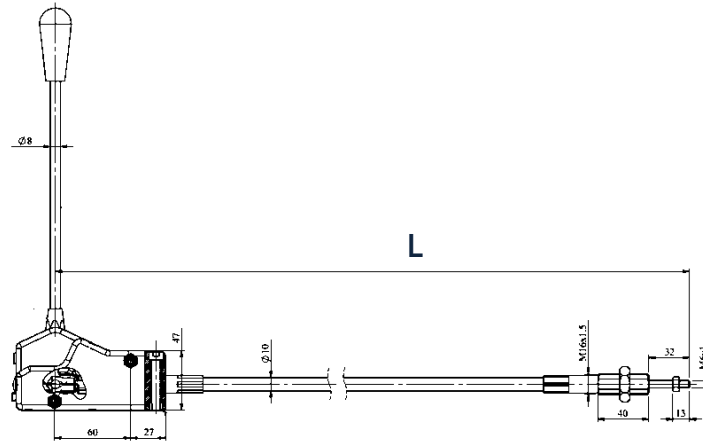

## LEVER CABLE CONTROLS

### Three Lever Cable Control

ORDER CODE	Length (mm)
T04-0021	500
T04-0022	1000
T04-0023	1200
T04-0024	1500
T04-0025	1800
T04-0026	2000
T04-0027	2500
T04-0028	3000
T04-0029	3500