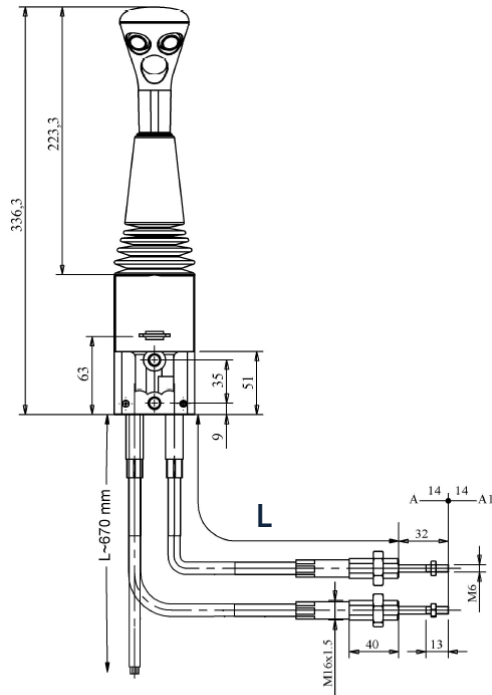

CABLE JOYSTICK CONTROLS

Cable Joystick Control Without Button

ORDER CODE	Spare Part
T04-0104	Joystick Body