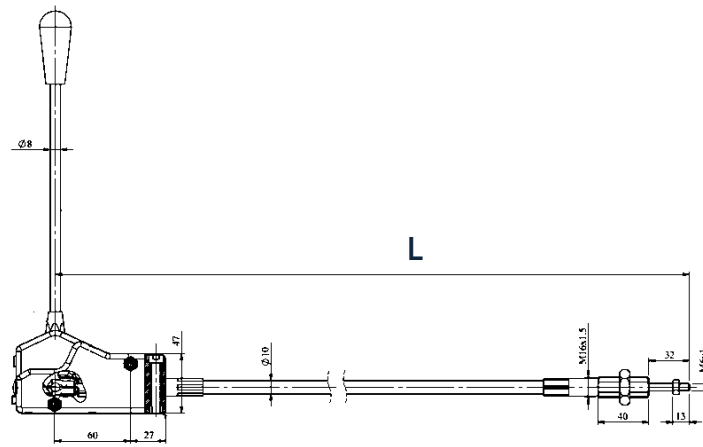

LEVER CABLE CONTROLS

Three Lever Cable Control

ORDER CODE	Length (mm)
T04-0021	500
T04-0022	1000
T04-0023	1200
T04-0024	1500
T04-0025	1800
T04-0026	2000
T04-0027	2500
T04-0028	3000
T04-0029	3500