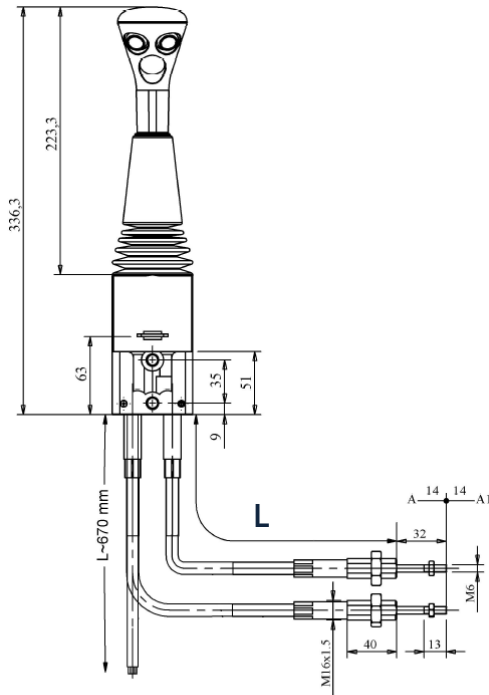

CABLE JOYSTICK CONTROLS

Cable Joystick Control With Two Buttons

ORDER CODE		Length (mm)
Standard	10 AMP	
T04-0061	T04-0070	500
T04-0062	T04-0071	1000
T04-0063	T04-0072	1300
T04-0064	T04-0073	1500
T04-0065	T04-0074	1800
T04-0066	T04-0075	2000
T04-0067	T04-0076	2500
T04-0068	T04-0077	3000
T04-0069	T04-0078	3500

ORDER CODE	Spare Parts	
T04-0103	Joystick Body with 2 buttons	
T04-0105	Joystick Body with 2 buttons 10 AMP	
T04-0107	Joystick Body with 1 button	
T04-0108	Joystick Body with 1 button 10 AMP	
T04-0106	Joystick Knob with 2 buttons 10AMP