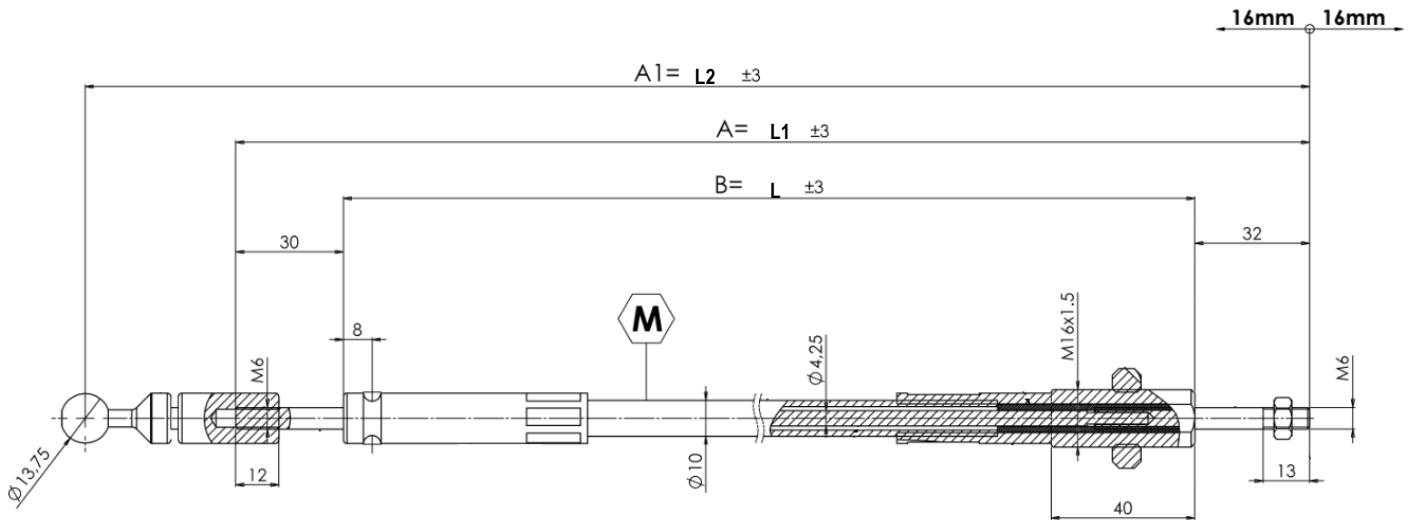

CABLES

Cable For Joystick Control

ORDER CODE	Length (mm)	B (mm)	A (mm)	A1 (mm)
T04-0079	500	517	579	621
T04-0080	800	817	879	921
T04-0081	1000	1017	1079	1121
T04-0082	1200	1217	1279	1321
T04-0083	1300	1317	1379	1421
T04-0084	1500	1517	1579	1621
T04-0085	1800	1817	1879	1921
T04-0086	2000	2017	2079	2121
T04-0088	2500	2517	2579	2621
T04-0089	3000	3017	3079	3121
T04-0090	3500	3517	3579	3621

Cable For Lever Control

ORDER CODE	Length (mm)	B (mm)	A (mm)	A1 (mm)
T04-0091	800	817	879	921
T04-0092	1000	1017	1079	1121
T04-0093	1200	1217	1279	1321
T04-0094	1300	1317	1379	1421
T04-0095	1500	1517	1579	1621
T04-0096	1800	1817	1879	1921
T04-0097	2000	2017	2079	2121
T04-0099	2500	2517	2579	2621
T04-0100	3000	3017	3079	3121
T04-0101	3500	3517	3579	3621